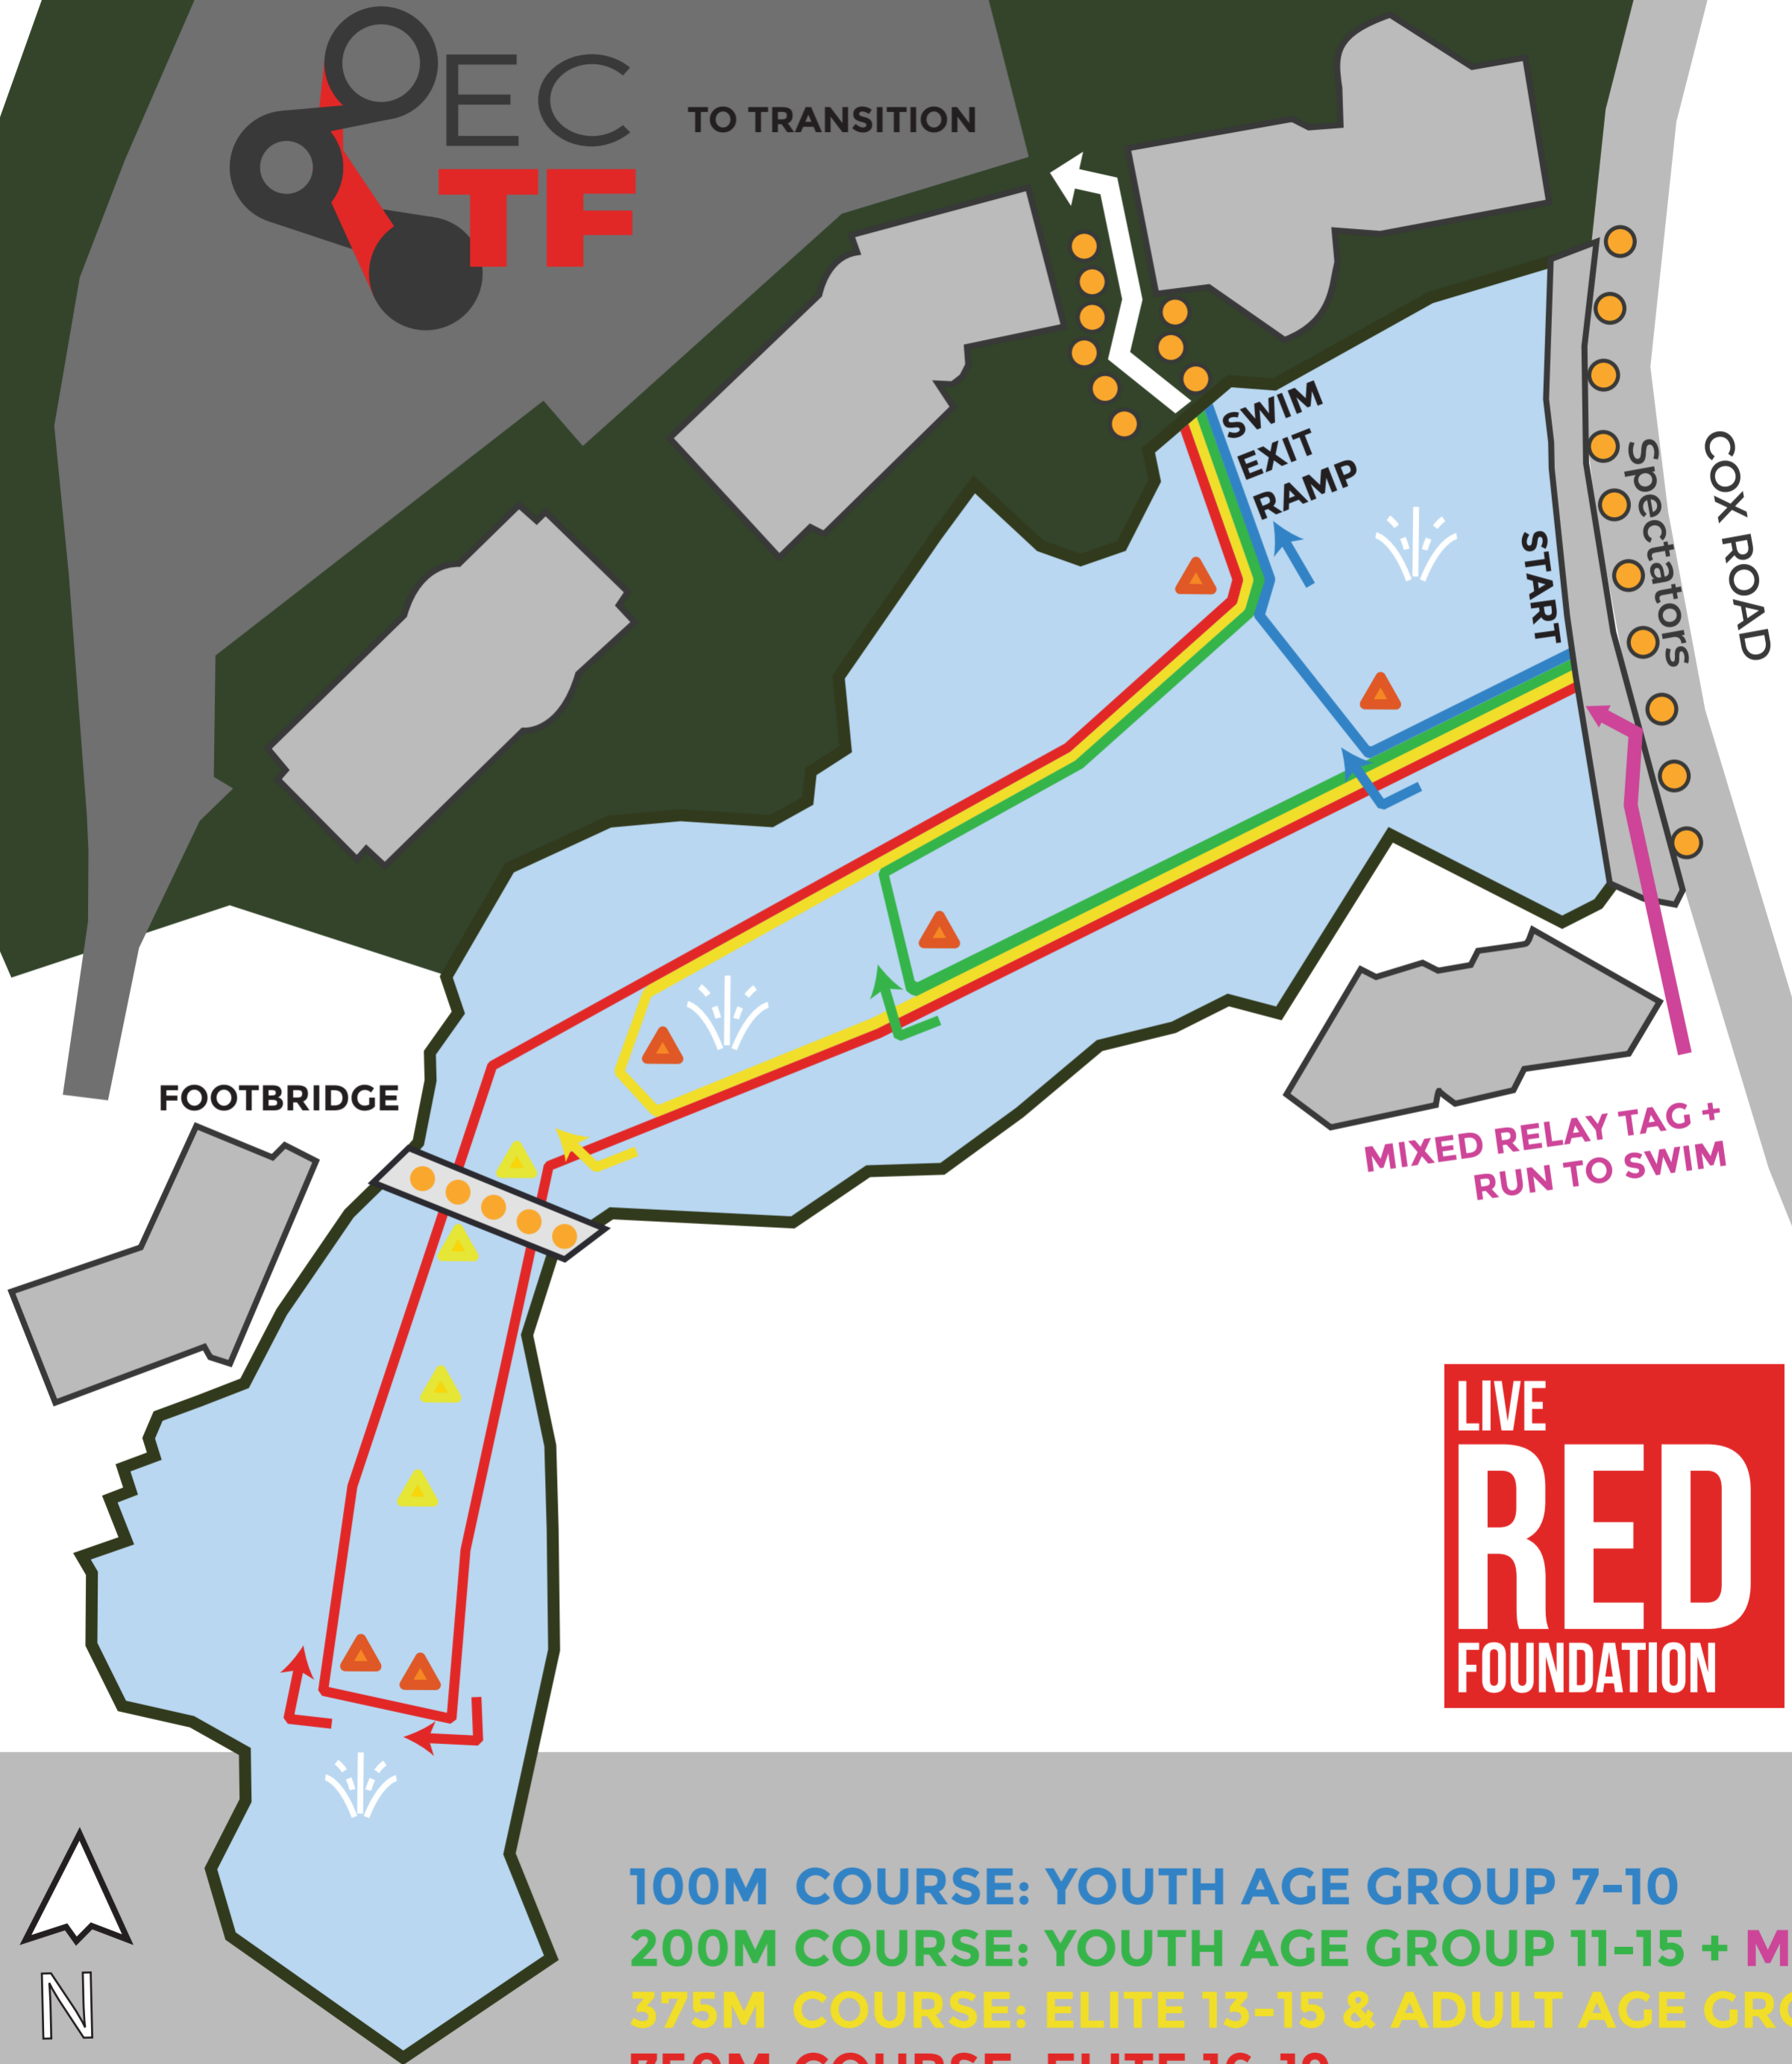

SWIM COURSE

- 100M COURSE: YOUTH AGE GROUP 7-10
- 200M COURSE: YOUTH AGE GROUP 11-15 + MR
- 375M COURSE: ELITE 13-15 & ADULT AGE GROUP
- 750M COURSE: ELITE 16-19