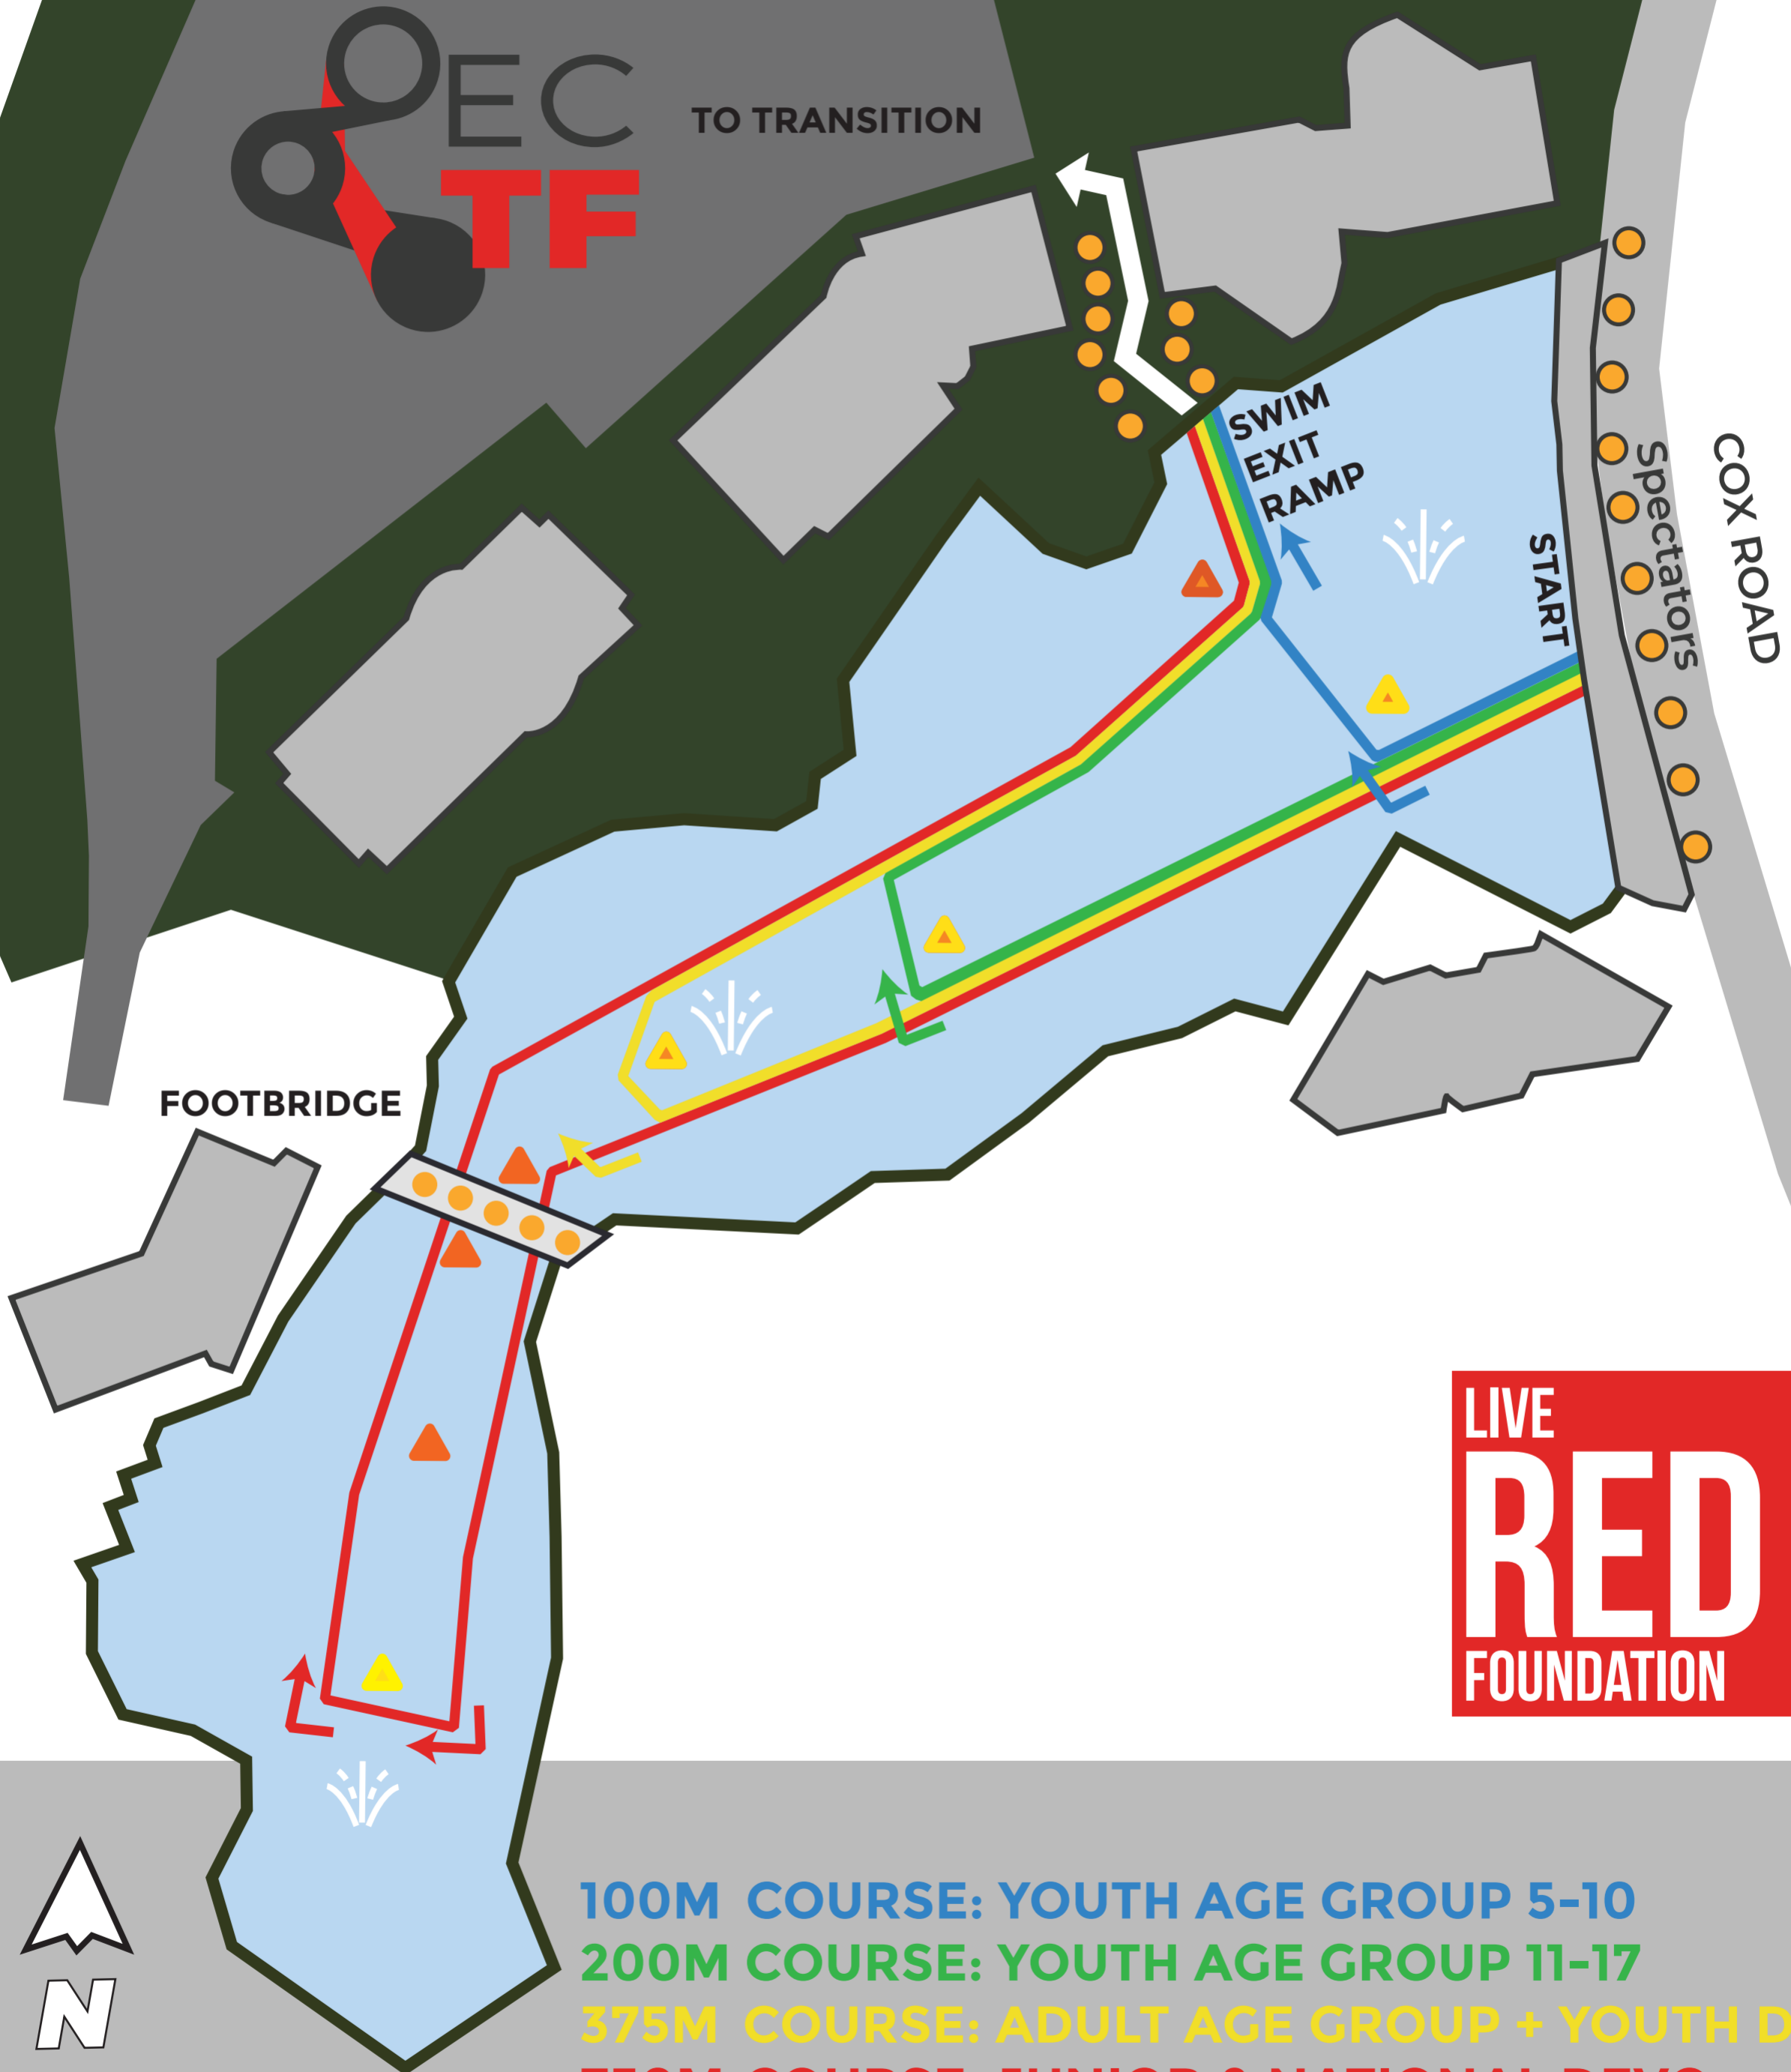

SWIM COURSE

- 100M COURSE: YOUTH AGE GROUP 5-10
- 200M COURSE: YOUTH AGE GROUP 11-17
- 375M COURSE: ADULT AGE GROUP + YOUTH DEVO
- 750M COURSE: JUNIOR & NATIONAL DEVO