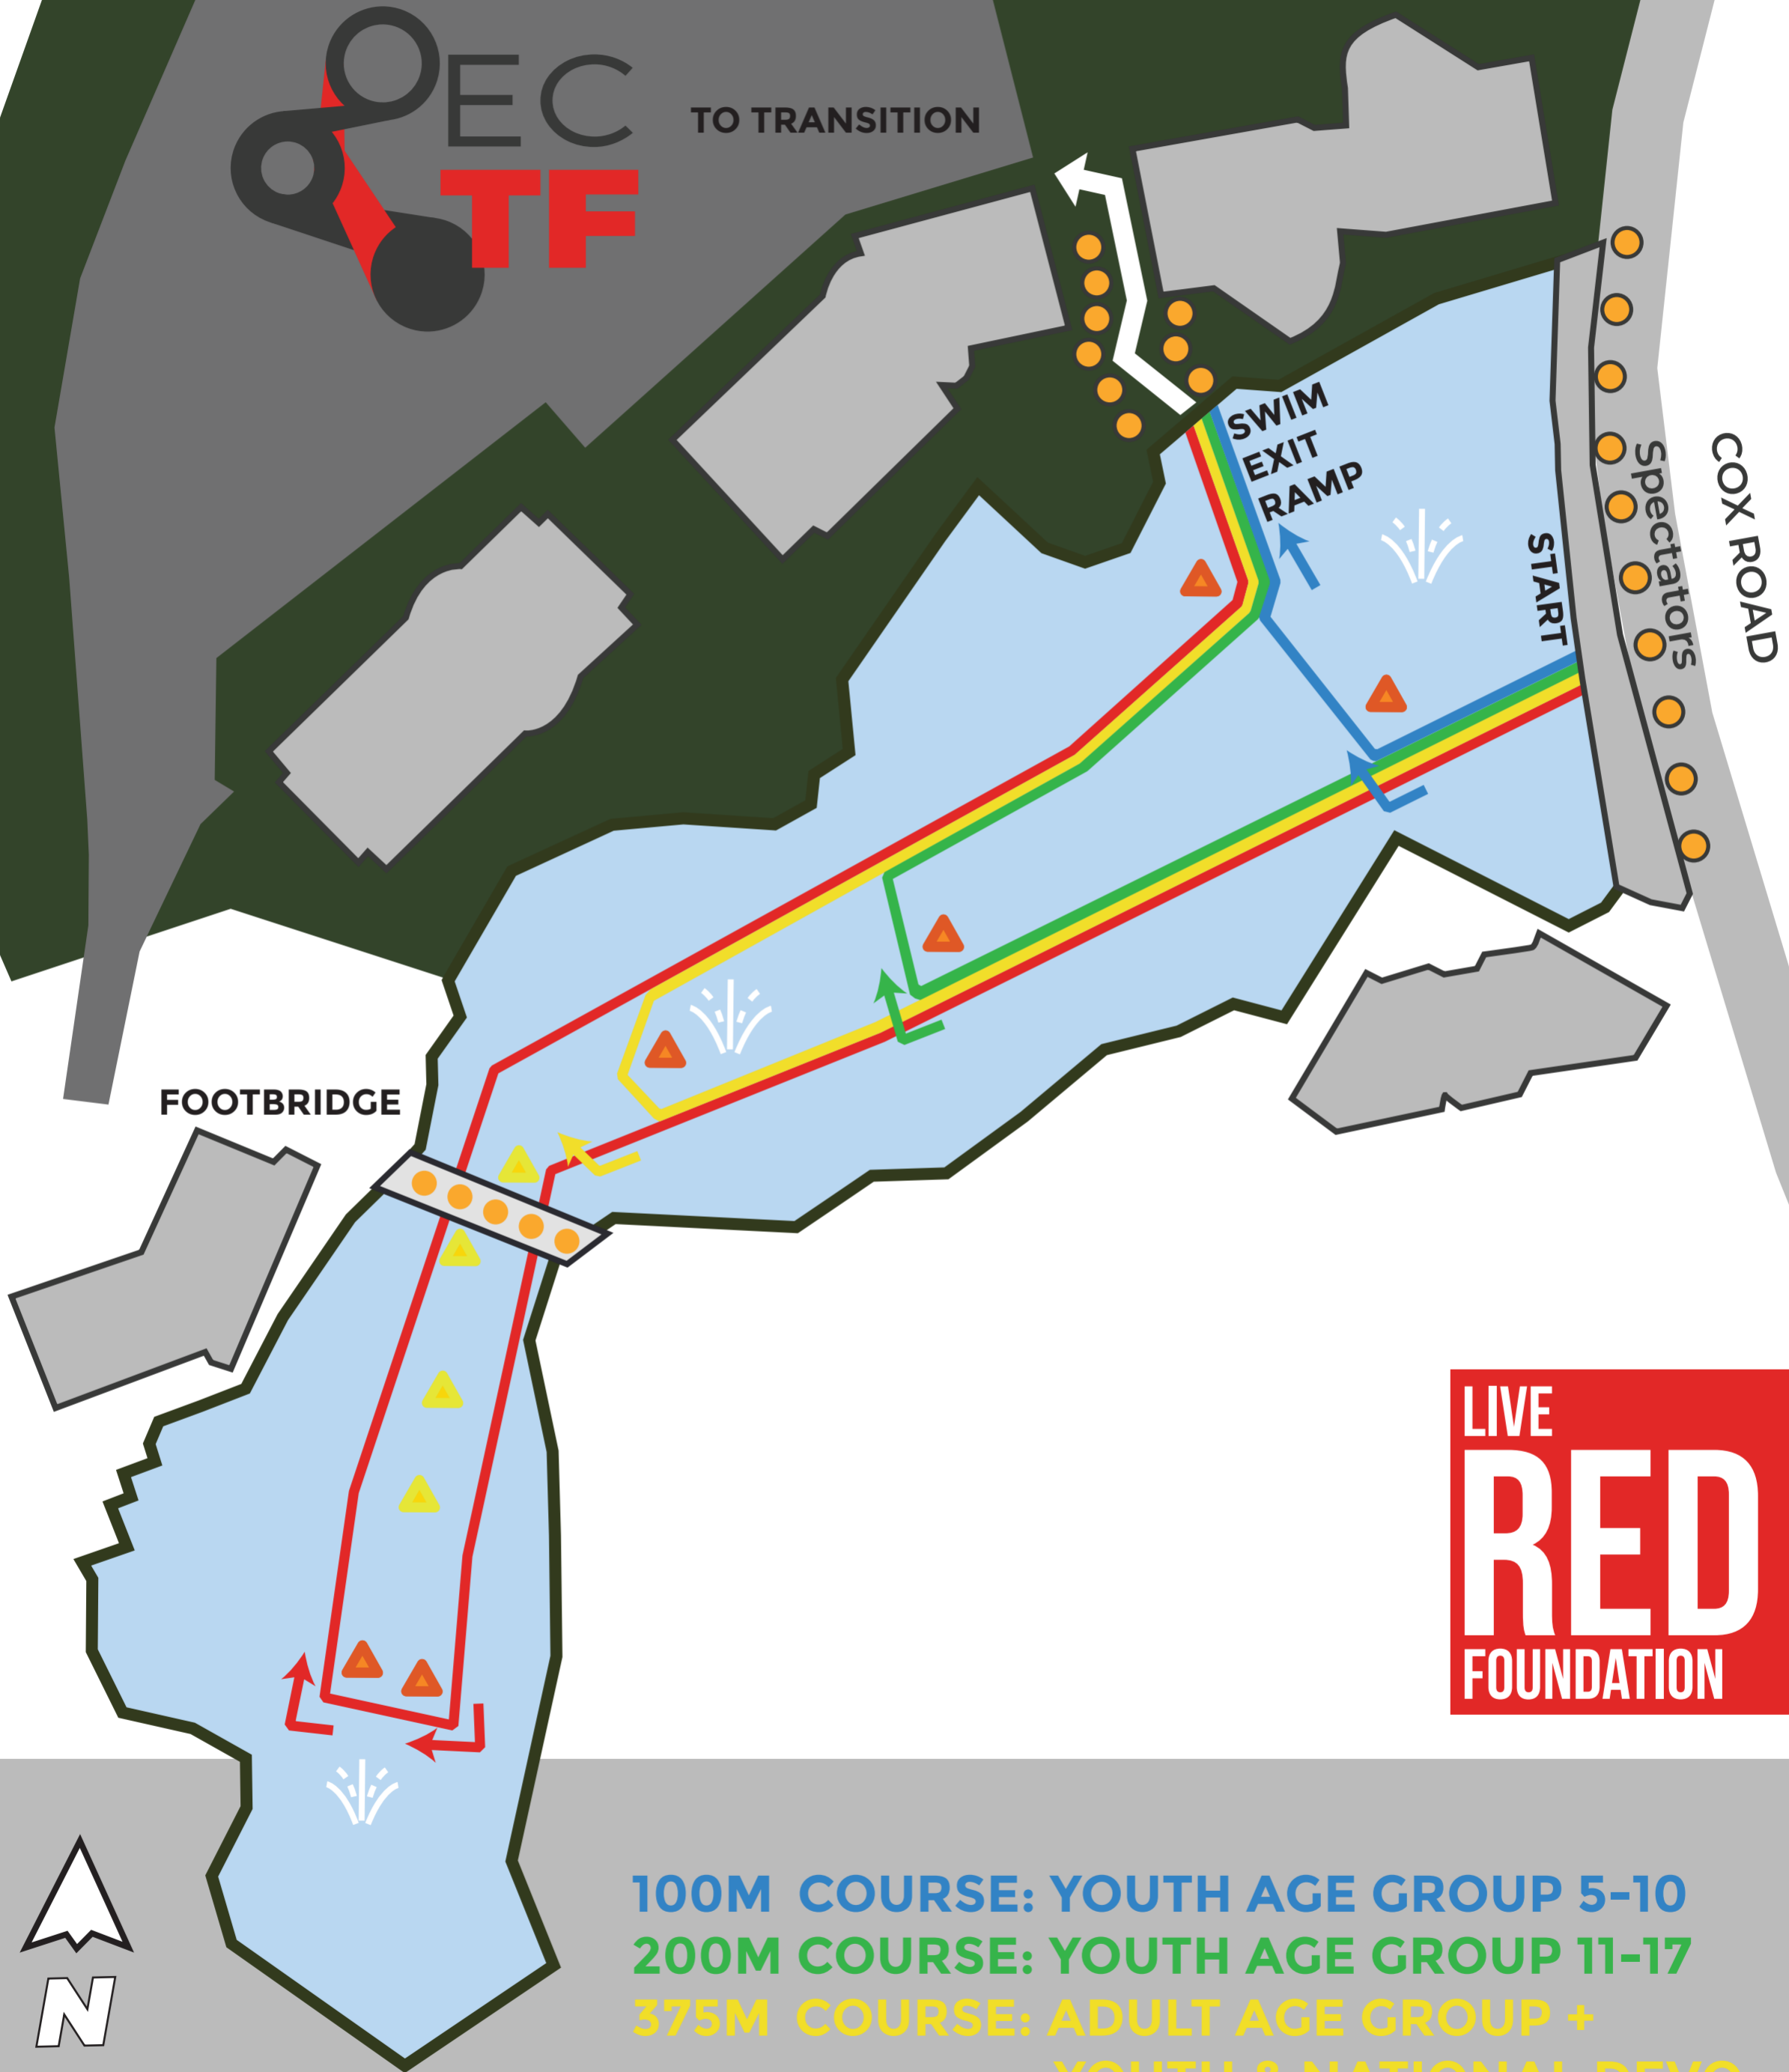

# SWIM COURSE

- 100M COURSE: YOUTH AGE GROUP 5-10
- 200M COURSE: YOUTH AGE GROUP 11-17
- 375M COURSE: ADULT AGE GROUP +  
YOUTH & NATIONAL DEVO
- 750M COURSE: JUNIOR DEVO