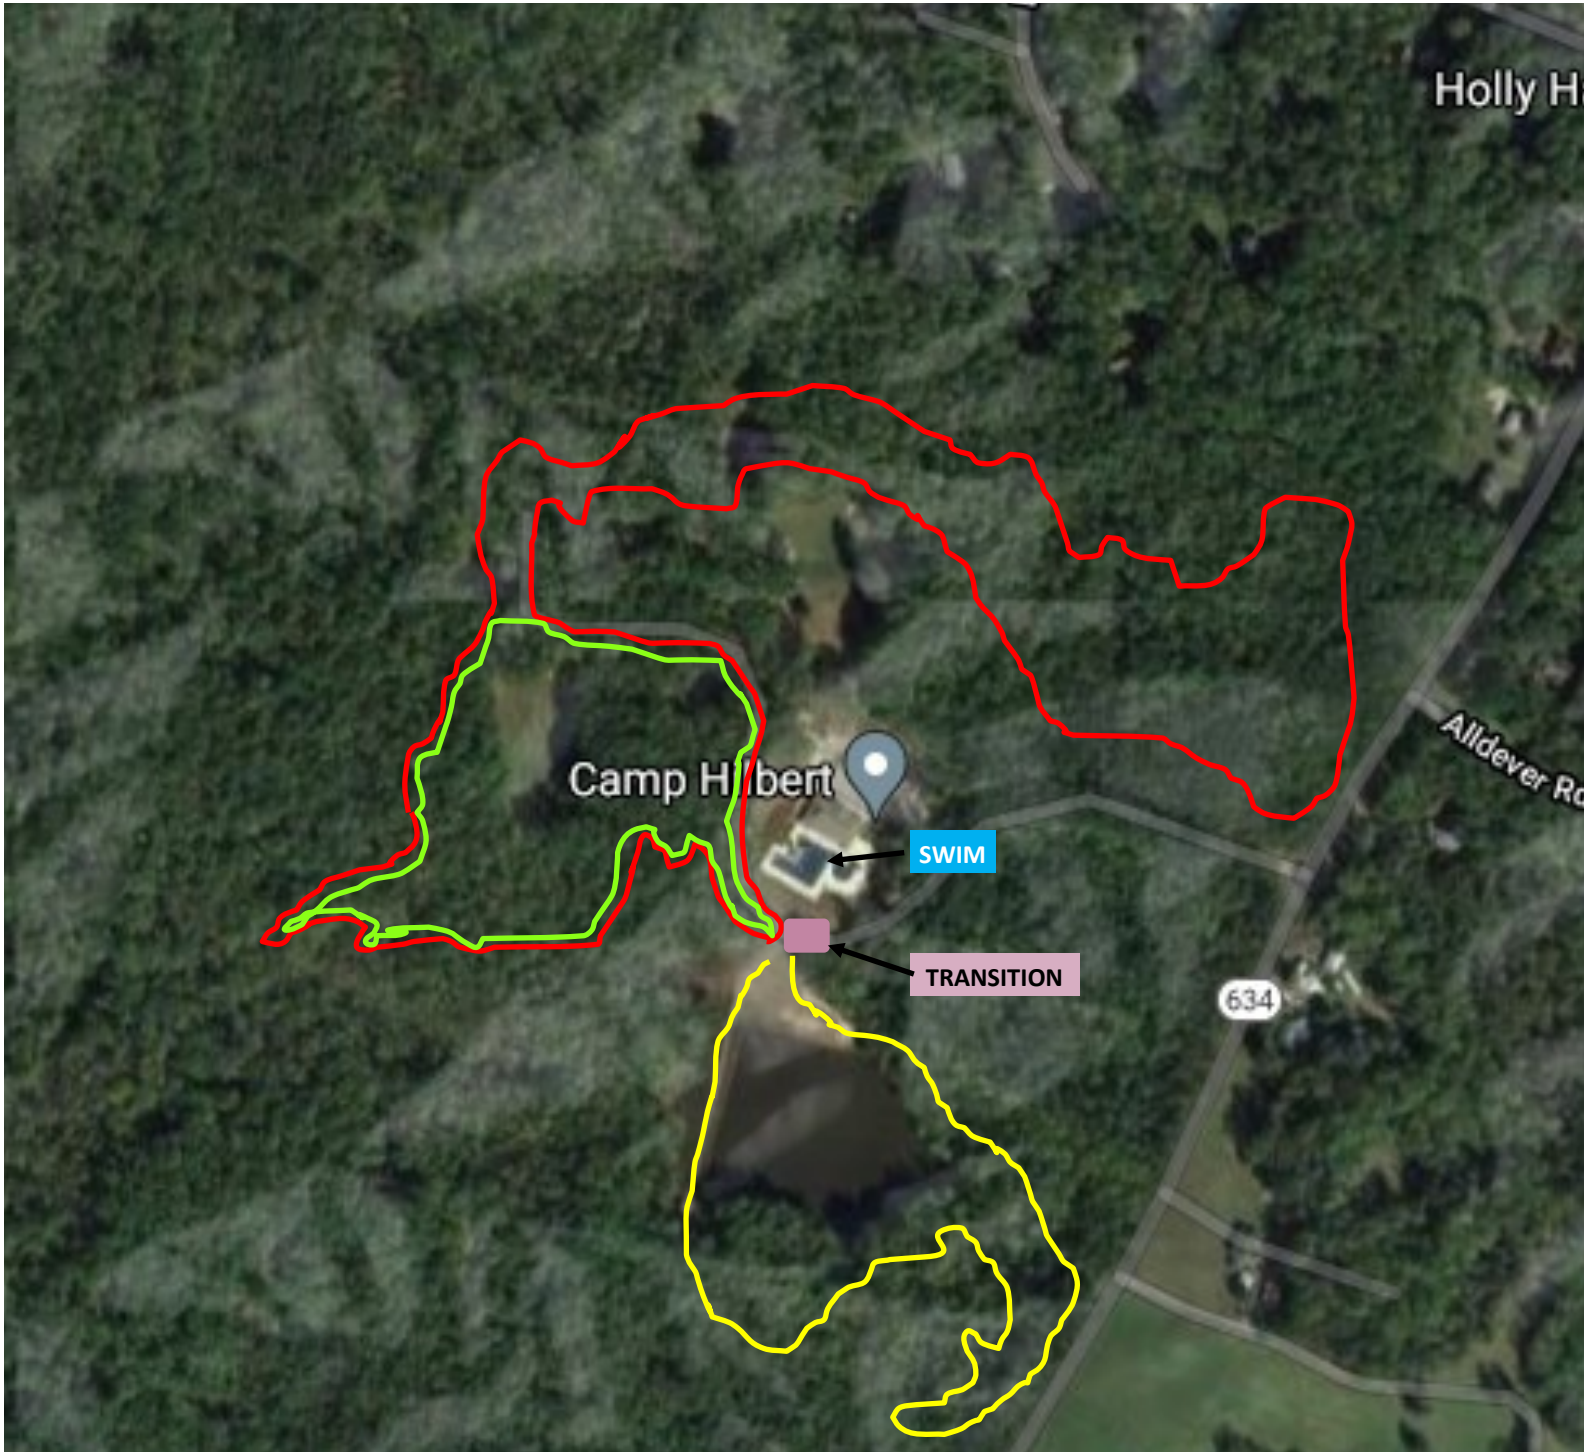

Camp Hilbert Off-Road Triathlon Course Maps

Bike Course

10&Under 2 Loops (1.7mi) Green Course, 11&Older 2 Loops (5.2mi) Red Course

Run Course

10&Under 1 Loop (1mi) Yellow Course, 11&Older 2 Loops (2mi) Yellow Course