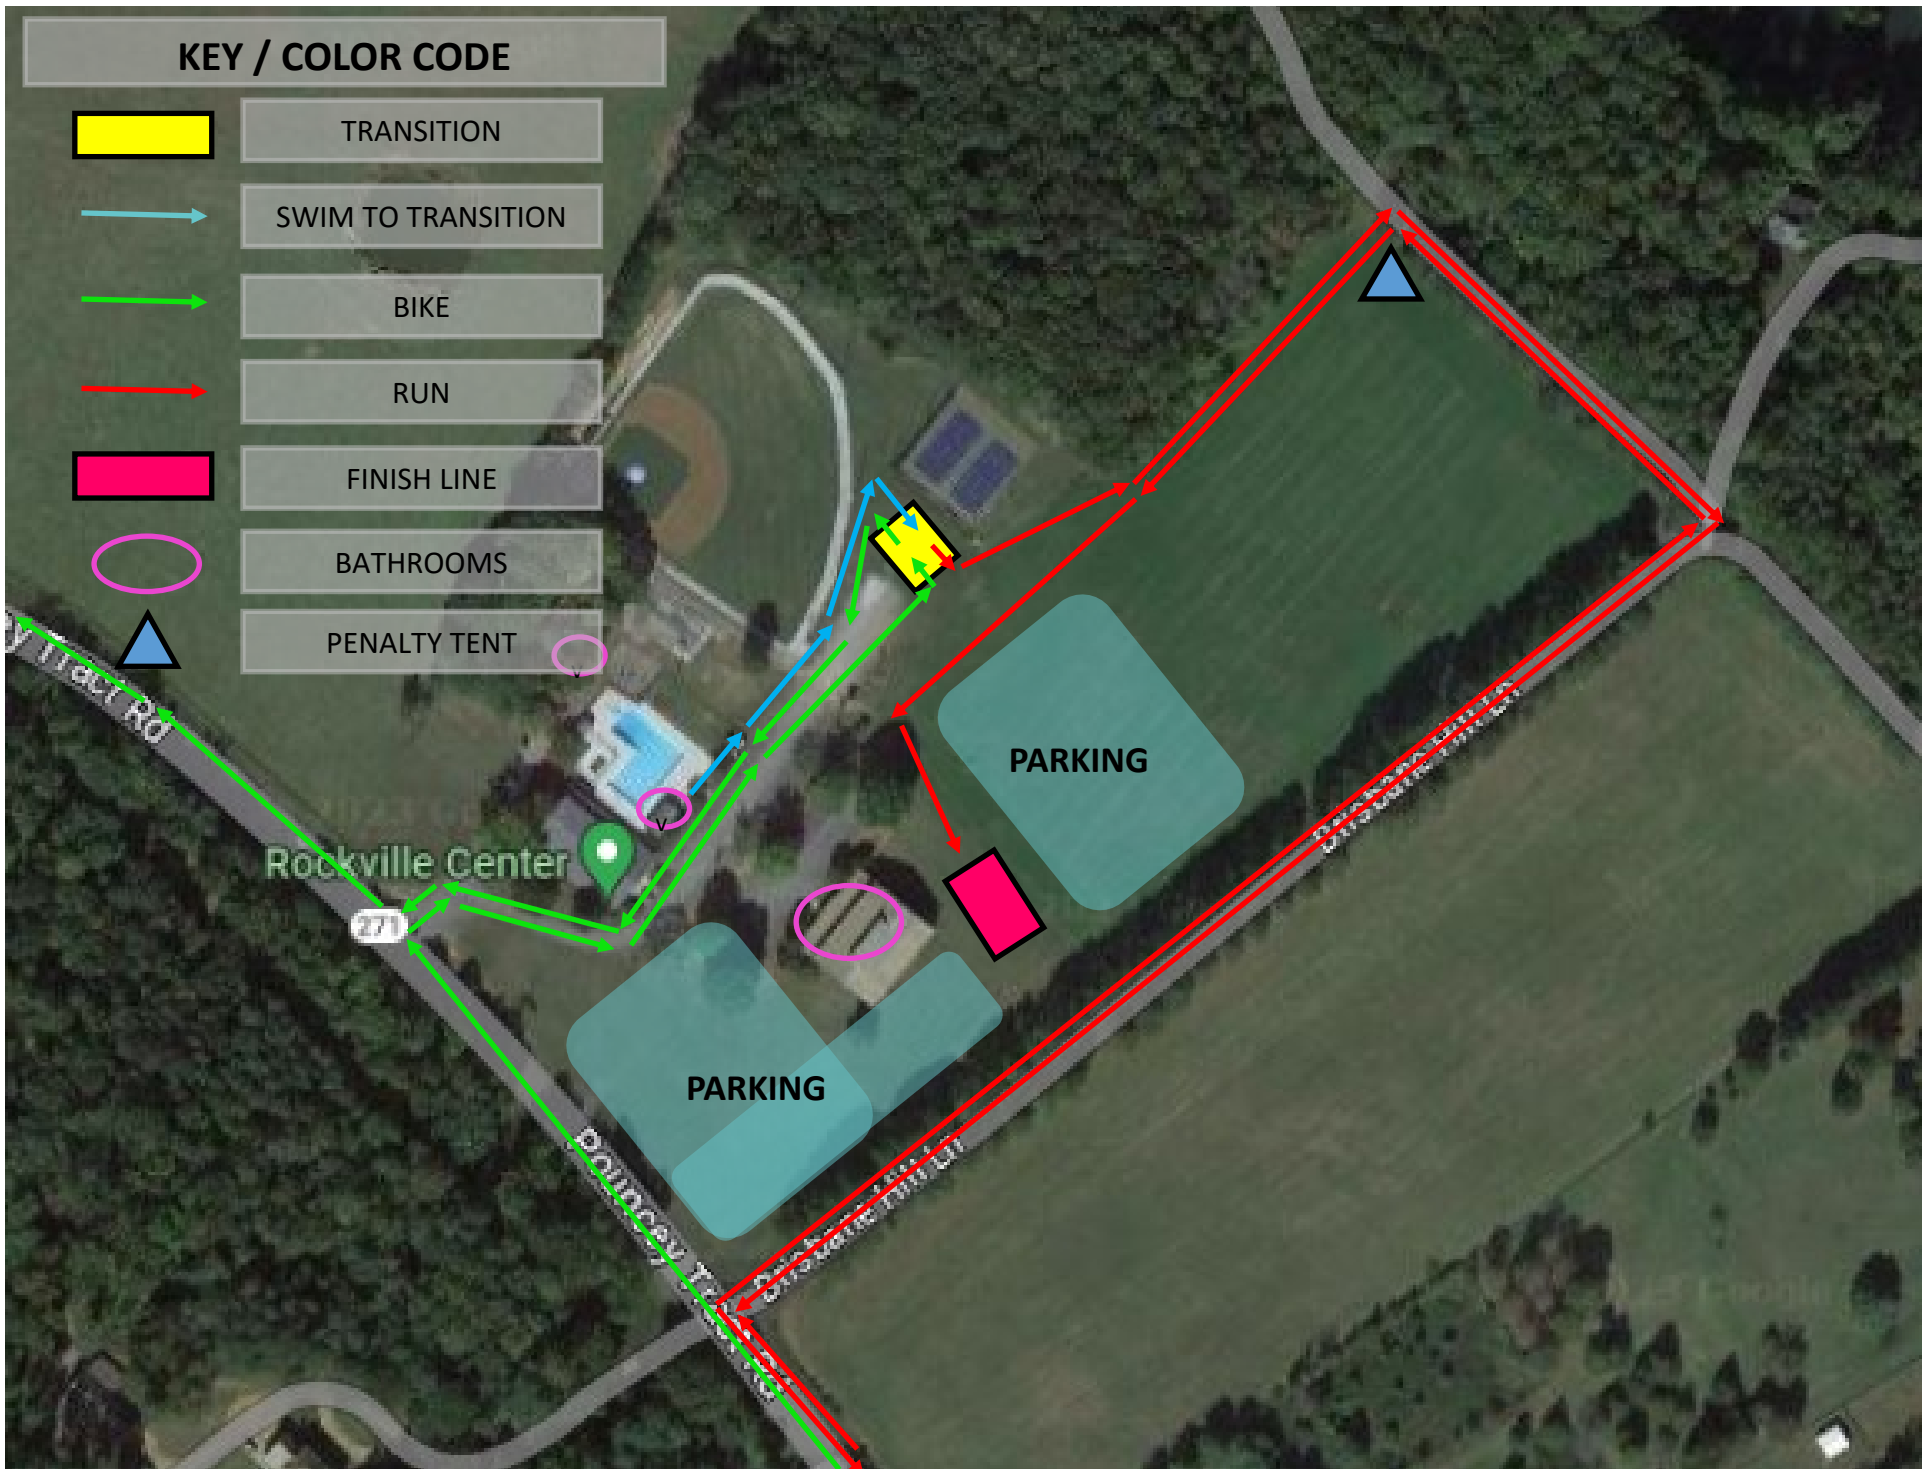

KEY / COLOR CODE

TRANSITION

SWIM TO TRANSITION

BIKE

RUN

FINISH LINE

BATHROOMS

PENALTY TENT

Rockville Center

271

Dulles Rd
Dulles Turnpike

PARKING

PARKING